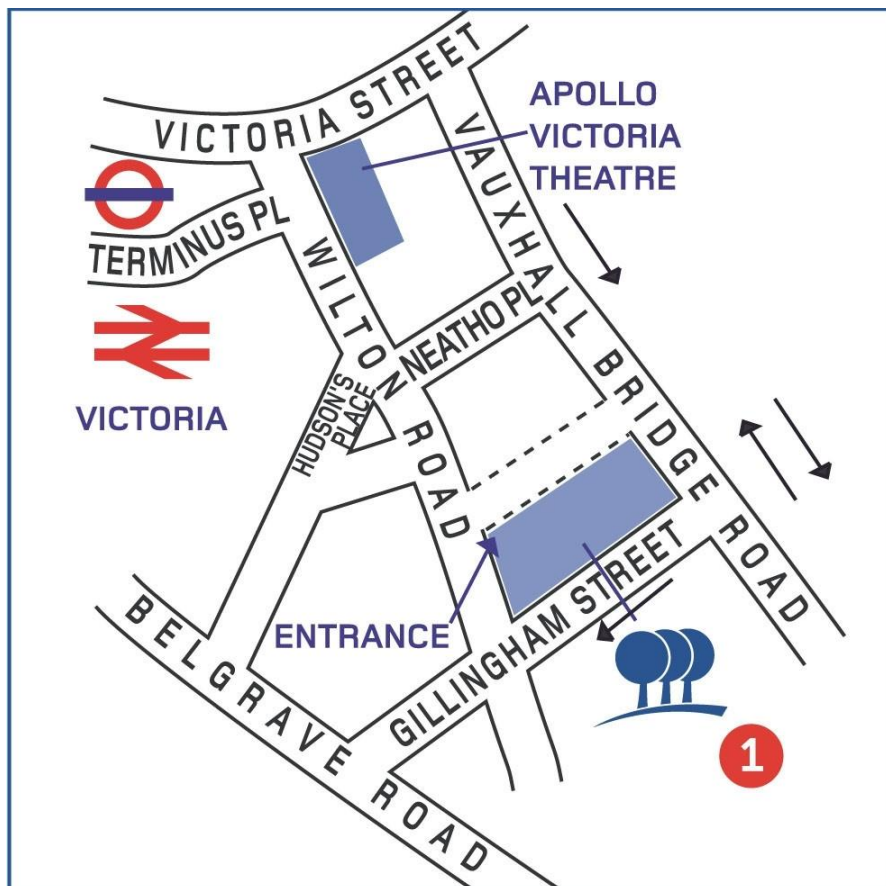

Location

The Park Plaza Victoria London is located at the following address -

239 Vauxhall Bridge Road
London
SW1V 1EQ

Directions

The hotel is located 2 minutes walking distance from Victoria Underground and mainline rail station, serving the Gatwick Express, Connex South Central and Southwest Trains

Gatwick

Easily accessible with direct train service via Gatwick Express from London Victoria Station. The Gatwick Express runs every 15 minutes with an average journey time of 30 minutes.

Heathrow

- The Heathrow Express to Paddington station runs every 15 minutes with a journey time of 15 minutes direct to Heathrow Airport
 - From Paddington station take the London Underground District or Circle Line to Victoria Underground Station.
 - Accessible via London Underground served by Piccadilly Line. Transfer at Green Park Underground and go one stop southbound on the Victoria Line to Victoria Station
- Average journey time is 50 minutes

Vehicle Access

Access to the hotel is via a drive through from Vauxhall Bridge Road through to Wilton Road.

There is no parking for any vehicles in the drive through however we will allow ample time for vehicles to load and unload equipment and deliveries for conferences.