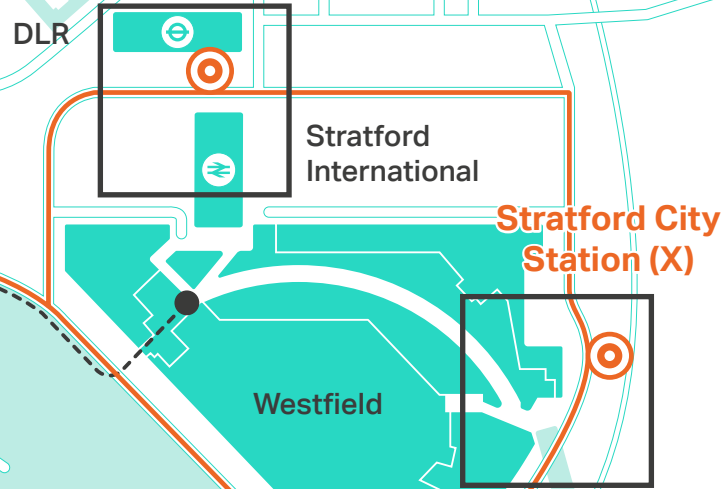

Getting to Here East

Monday to Friday Shuttle

07:00 - 22:30 Every 05 mins

Saturday Shuttle

09:00 - 13:00 Every 15 mins

14:00 - 18:00 Every 15 mins

-  Bird dockless scooter route. (www.bird.co)
-  Free shuttle route and pick up points.
-  Common walking routes.

Stratford International (E)

Stratford Station