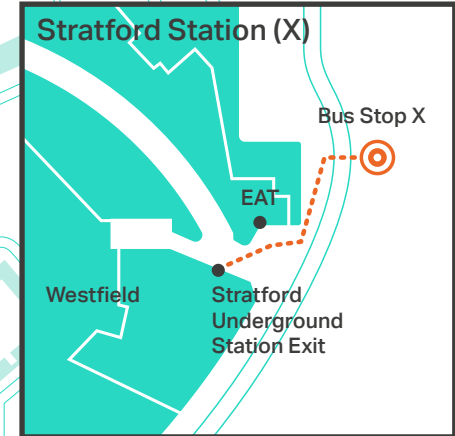

Getting to Here East

Monday to Friday Shuttle

07:00 - 22:30 Every 05 mins

Saturday Shuttle

09:00 - 13:00 Every 15 mins

14:00 - 18:00 Every 15 mins

-  Bird dockless scooter route. (www.bird.co)
-  Free shuttle route and pick up points.
-  Common walking routes.

Stratford International (E)

Stratford Station