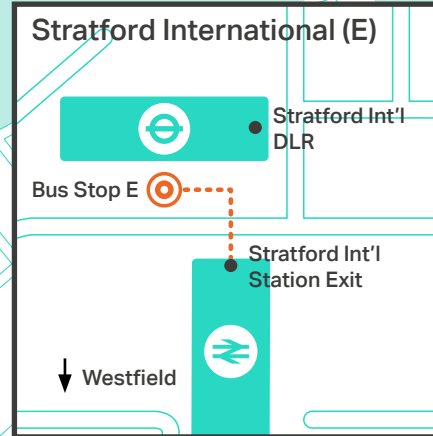

Getting to Here East

Monday to Friday Shuttle

07:00 - 22:30 Every 05 mins

Saturday Shuttle

09:00 - 13:00 Every 15 mins

14:00 - 18:00 Every 15 mins

-  Bird dockless scooter route. (www.bird.co)
-  Free shuttle route and pick up points.
-  Common walking routes.

Stratford International (E)

Stratford Station