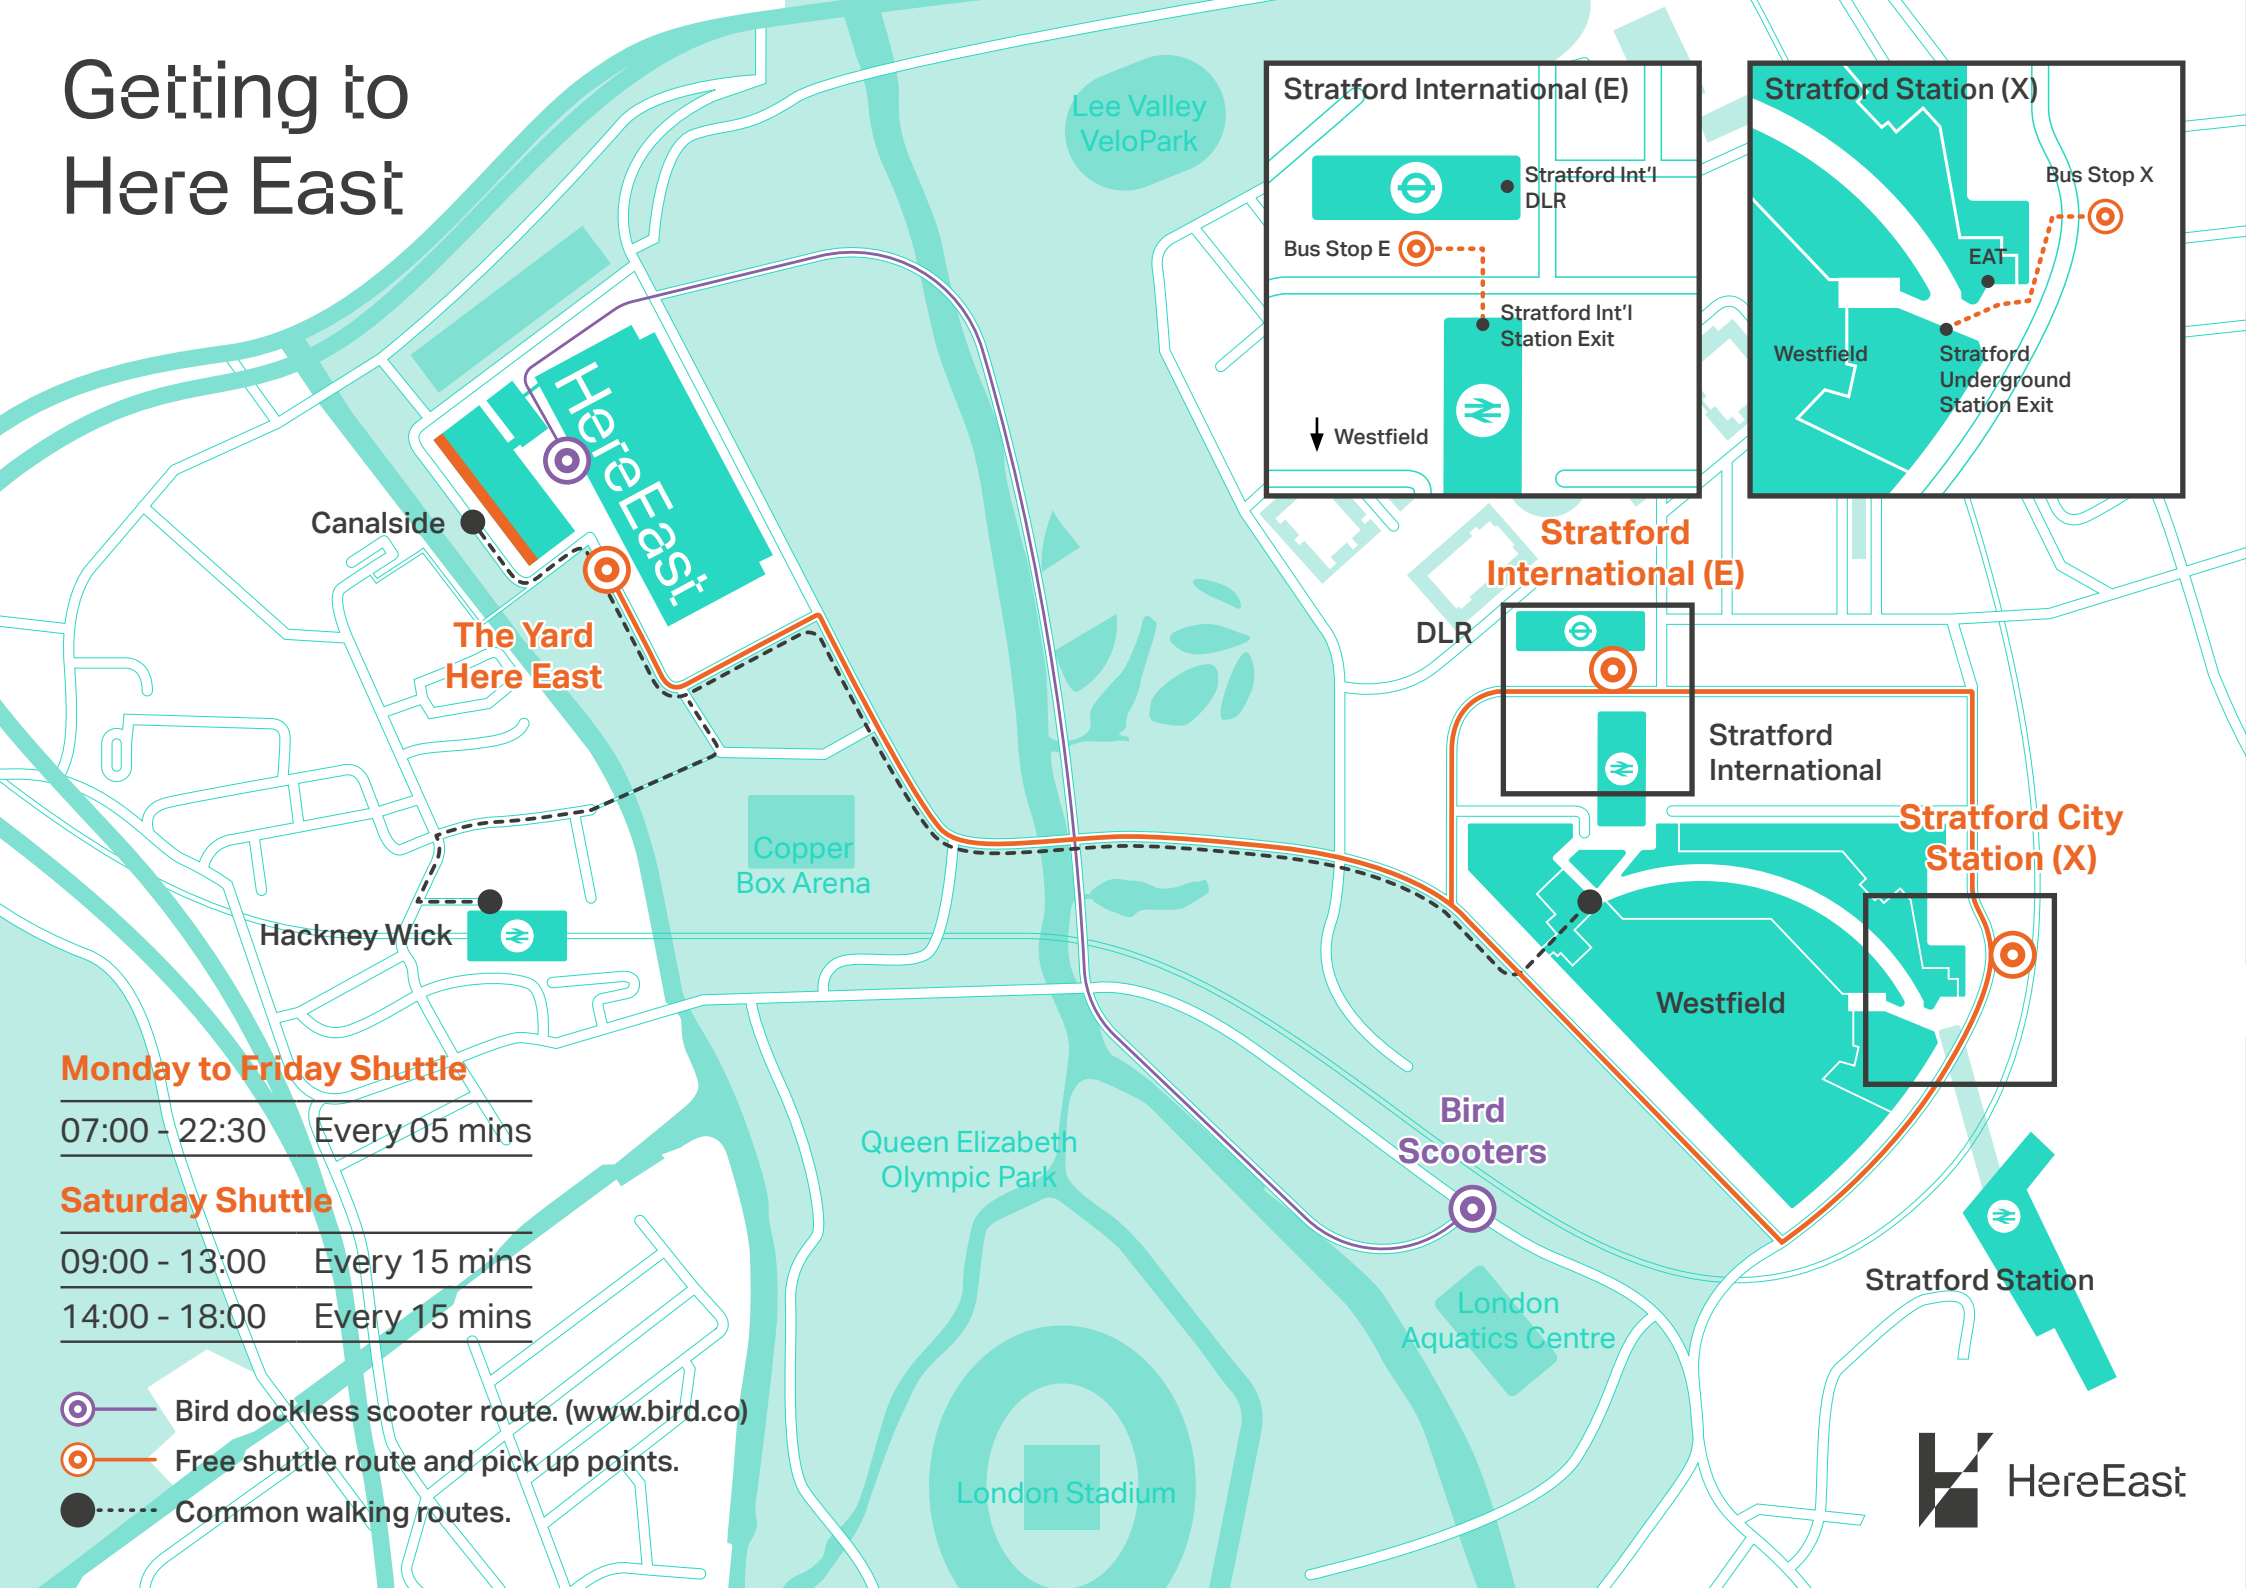

Getting to Here East

Monday to Friday Shuttle

07:00 - 22:30 Every 05 mins

Saturday Shuttle

09:00 - 13:00 Every 15 mins

14:00 - 18:00 Every 15 mins

-  Bird dockless scooter route. (www.bird.co)
-  Free shuttle route and pick up points.
-  Common walking routes.

Stratford International (E)

Stratford Station